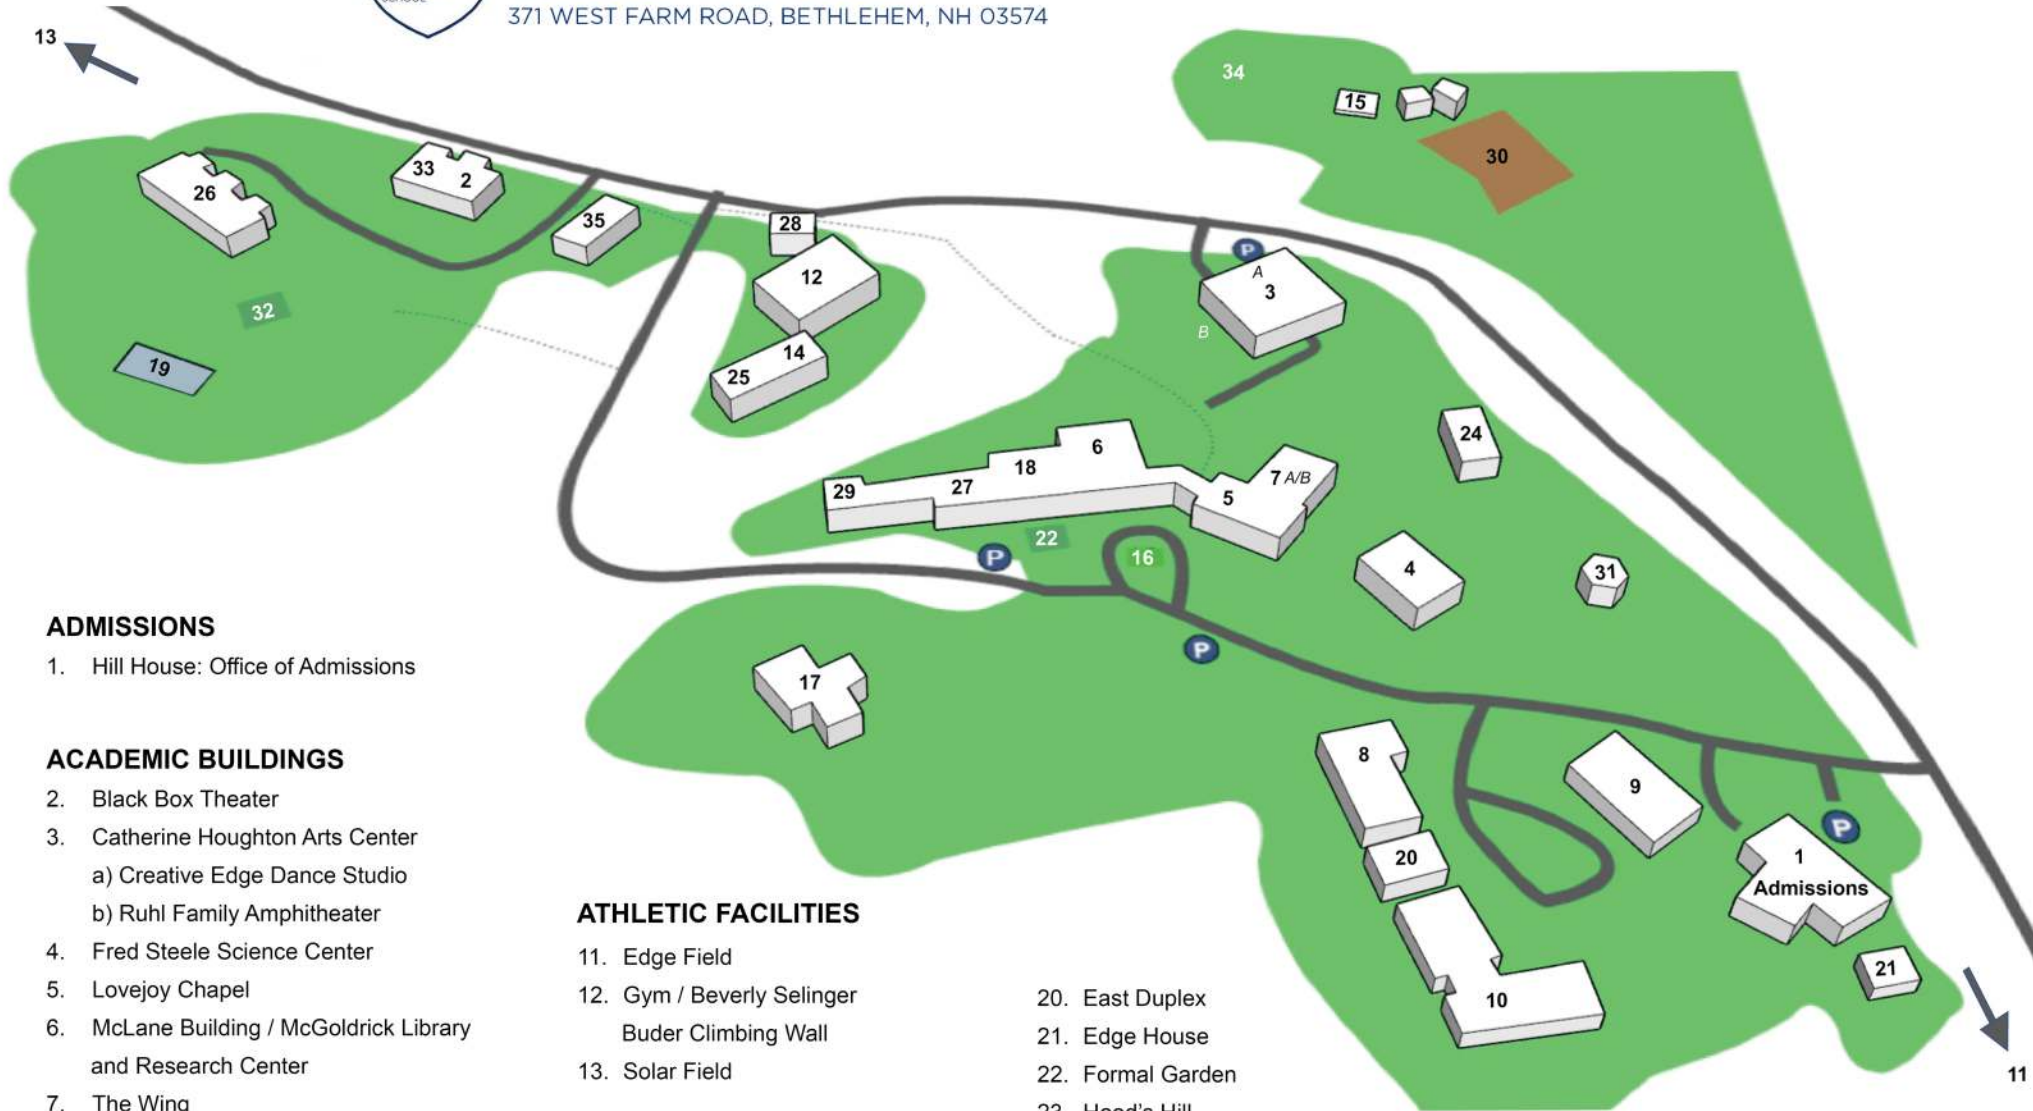

THE WHITE MOUNTAIN SCHOOL CAMPUS MAP

371 WEST FARM ROAD, BETHLEHEM, NH 03574

N↑

ADMISSIONS

- 1. Hill House: Office of Admissions

ACADEMIC BUILDINGS

- 2. Black Box Theater
- 3. Catherine Houghton Arts Center
 - a) Creative Edge Dance Studio
 - b) Ruhl Family Amphitheater
- 4. Fred Steele Science Center
- 5. Lovejoy Chapel
- 6. McLane Building / McGoldrick Library and Research Center
- 7. The Wing
 - a) Learning Center
 - b) Inquiry, Innovation, and Impact Lab

DORMITORIES

- 8. Burroughs
- 9. Carter
- 10. Carriage-Green

ATHLETIC FACILITIES

- 11. Edge Field
- 12. Gym / Beverly Selinger Buder Climbing Wall
- 13. Solar Field

OTHER

- 14. Boat House
- 15. Compost Center
- 16. Cook Circle
- 17. Dickey House
- 18. Dining Hall
- 19. Dog Park

- 20. East Duplex
- 21. Edge House
- 22. Formal Garden
- 23. Hood's Hill
- 24. Hoop House
- 25. Maintenance Shed
- 26. Solar
- 27. Student Health Services
- 28. Sugar Shack
- 29. The Annex
- 30. The Farm

- 31. Theuner Gazebo
- 32. Trash and Recycling
- 33. Vaillant House
- 34. Wedding/Sunrise Hill
- 35. West Duplex